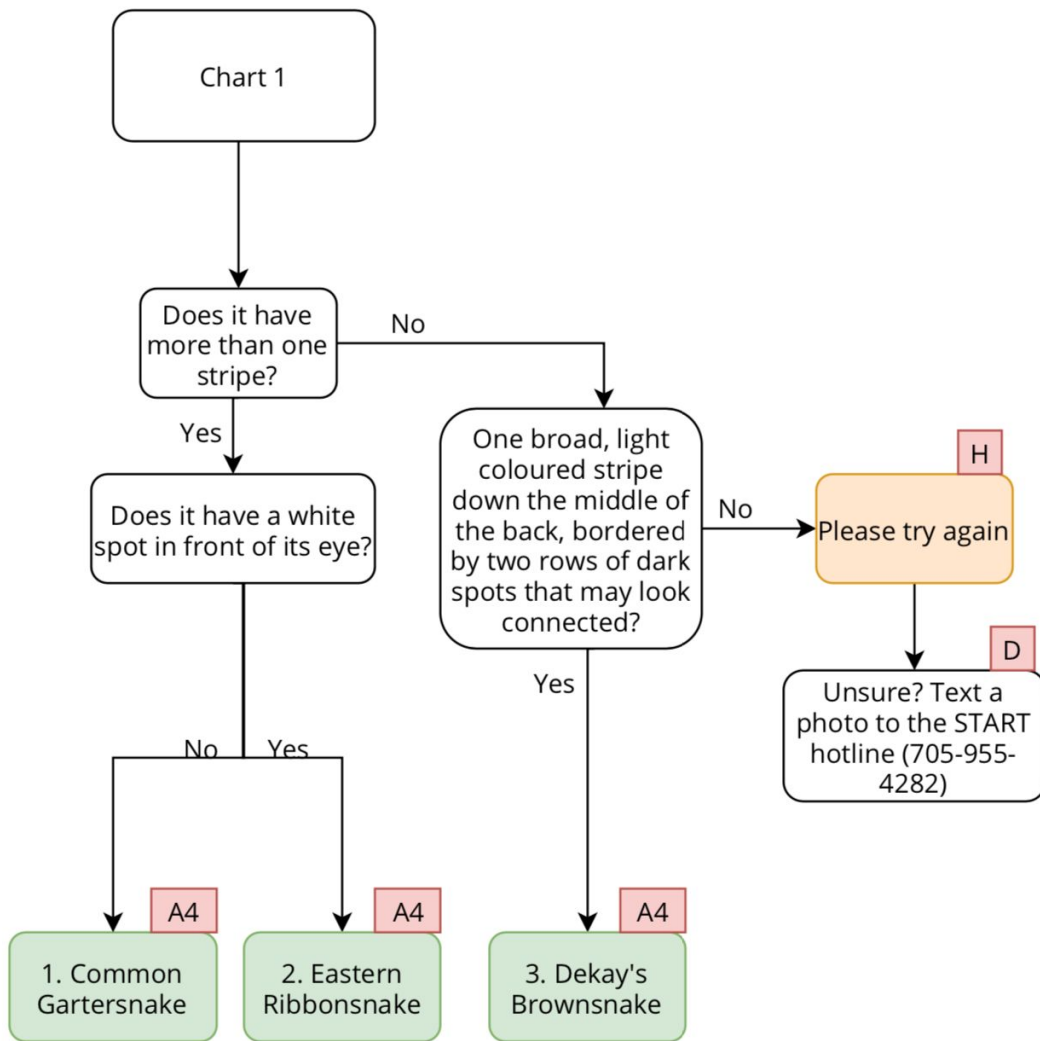

# Snake ID Decision Tree

This **Snake ID Decision Tree** is a tool designed to help you in your snake identification. Answer the questions in the decision trees to help guide your identification.

Please note the red flags in the flow charts are to refer you to related sections of the Road Surveying Protocol.

Chart 1. Striped Snakes

## Chart 2. Snakes that are all one colour

### Chart 3. Blotched Snakes