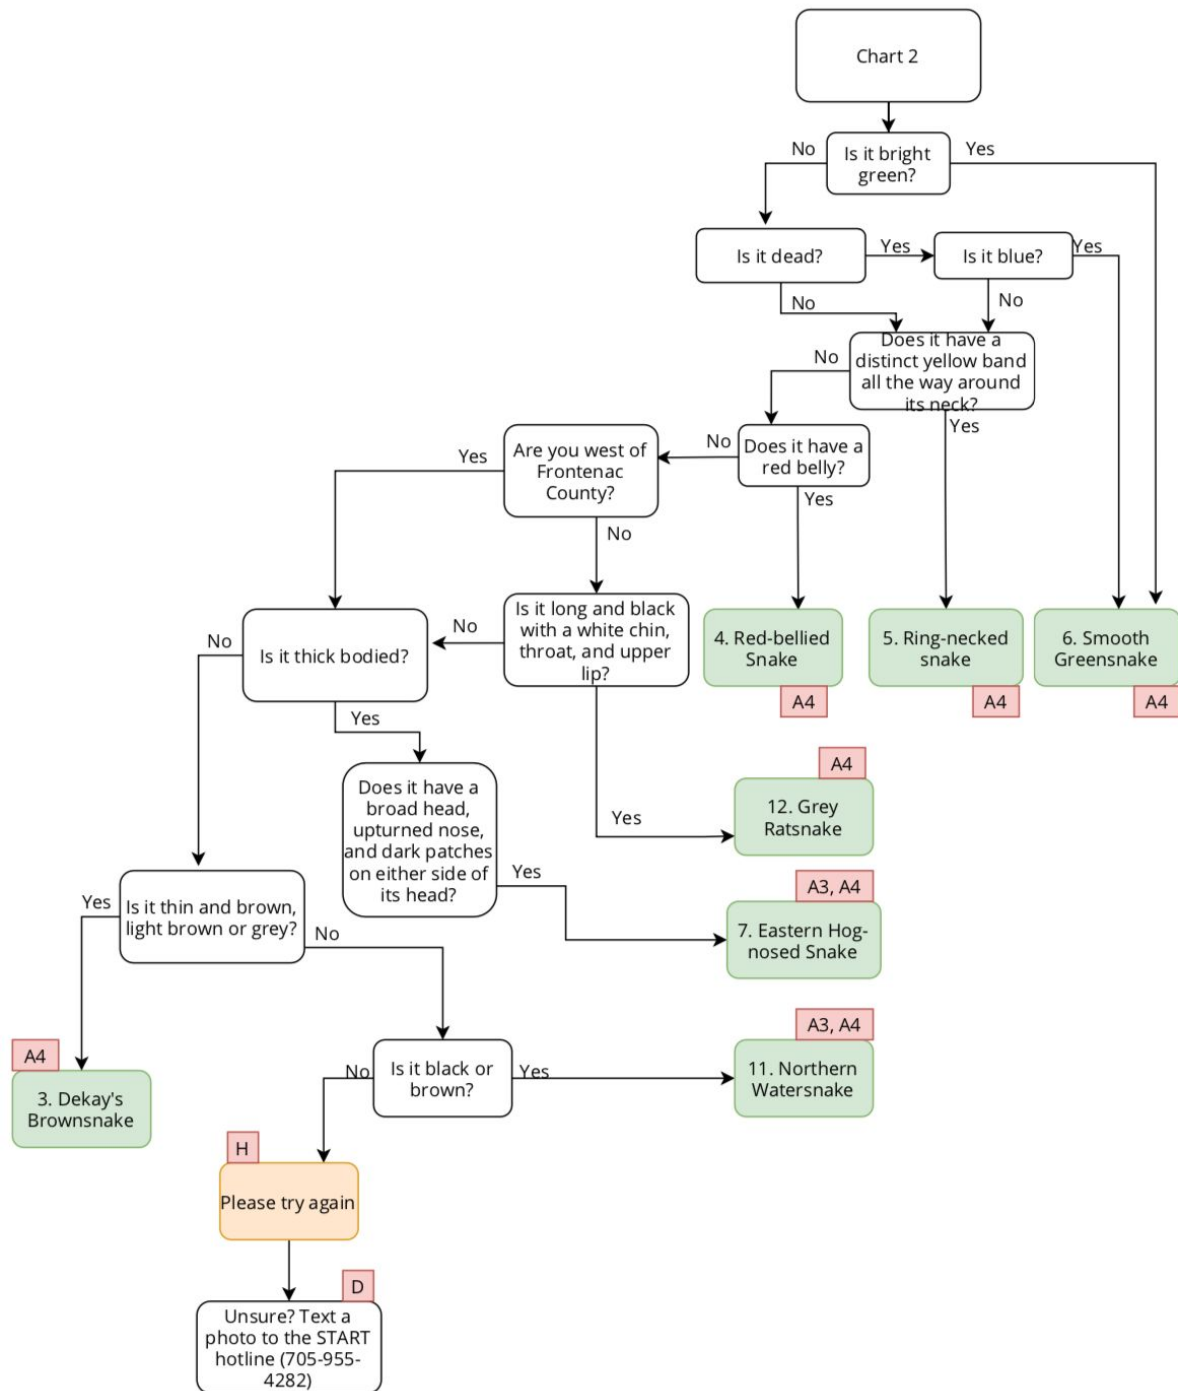

# Snake ID Decision Tree

This **Snake ID Decision Tree** is a tool designed to help you in your snake identification. Answer the questions in the decision trees to help guide your identification.

Please note the red flags in the flow charts are to refer you to related sections of the Road Surveying Protocol.

Chart 1. Striped Snakes

## Chart 2. Snakes that are all one colour

### Chart 3. Blotched Snakes