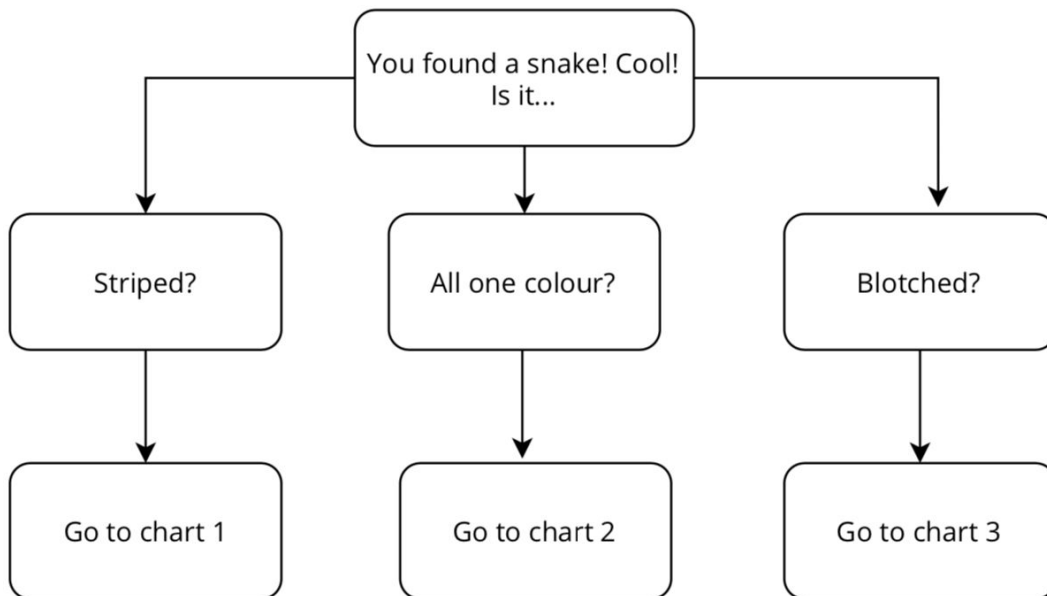

# Snake ID Decision Tree

This **Snake ID Decision Tree** is a tool designed to help you in your snake identification. Answer the questions in the decision trees to help guide your identification.

Please note the red flags in the flow charts are to refer you to related sections of the Road Surveying Protocol.

Chart 1. Striped Snakes

## Chart 2. Snakes that are all one colour

### Chart 3. Blotched Snakes