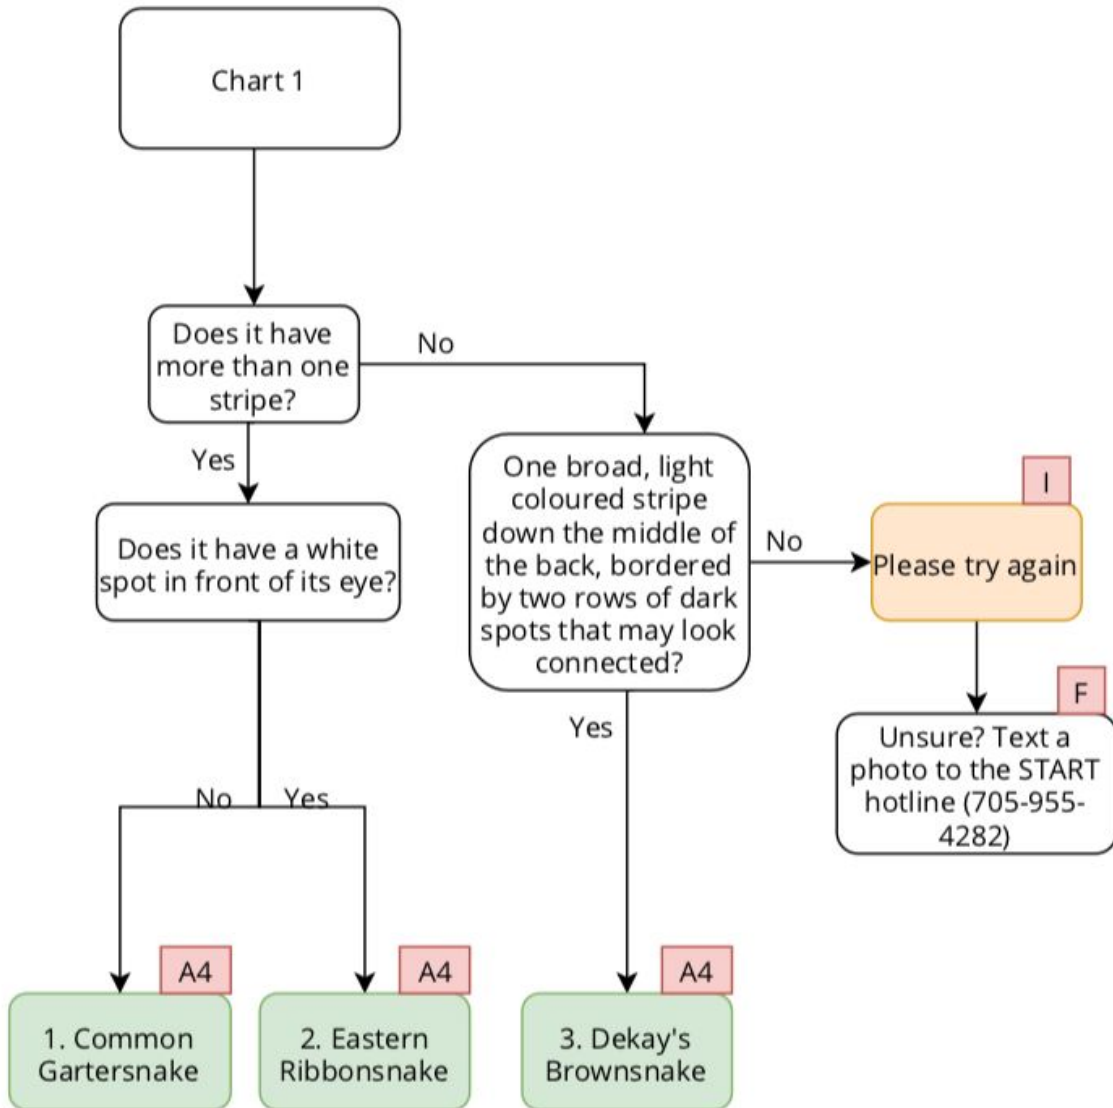

# Snake ID Decision Tree

This **Snake ID Decision Tree** is a tool designed to help you in your snake identification. Answer the questions in the decision trees to help guide your identification.

Please note the red flags in the flow charts are to refer you to related sections of the Road Surveying Protocol.

Chart 1. Striped Snakes

Chart 2. Snakes that are all one colour

### Chart 3. Blotched Snakes