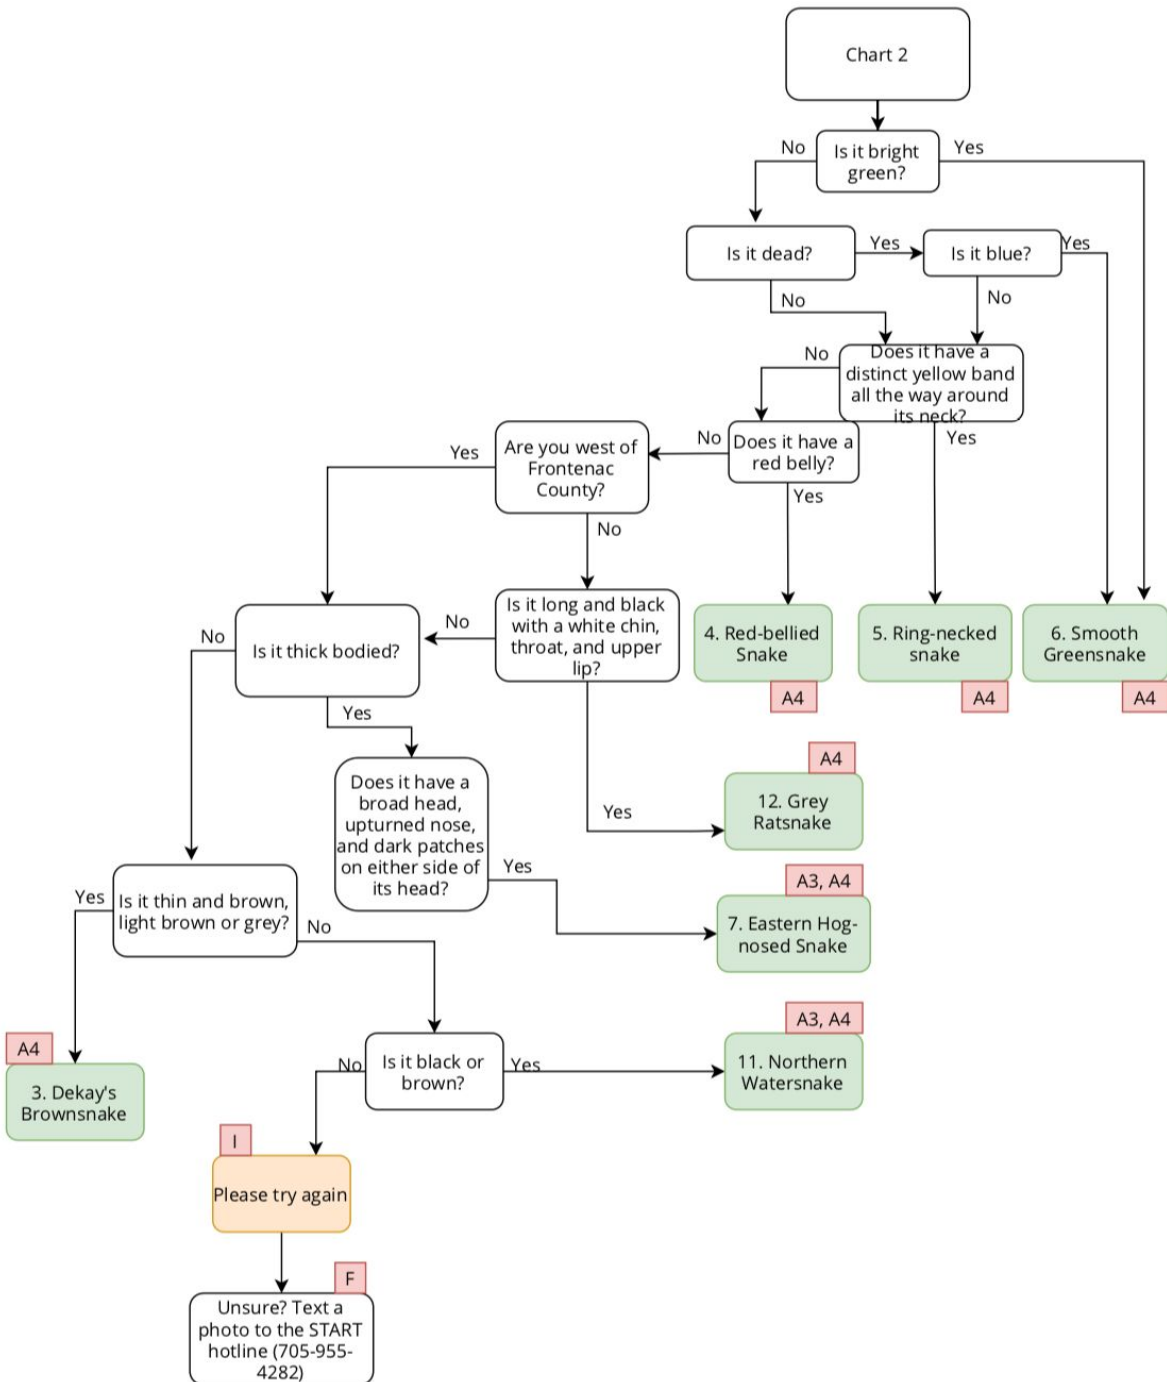

# Snake ID Decision Tree

This **Snake ID Decision Tree** is a tool designed to help you in your snake identification. Answer the questions in the decision trees to help guide your identification.

Please note the red flags in the flow charts are to refer you to related sections of the Road Surveying Protocol.

Chart 1. Striped Snakes

Chart 2. Snakes that are all one colour

### Chart 3. Blotched Snakes