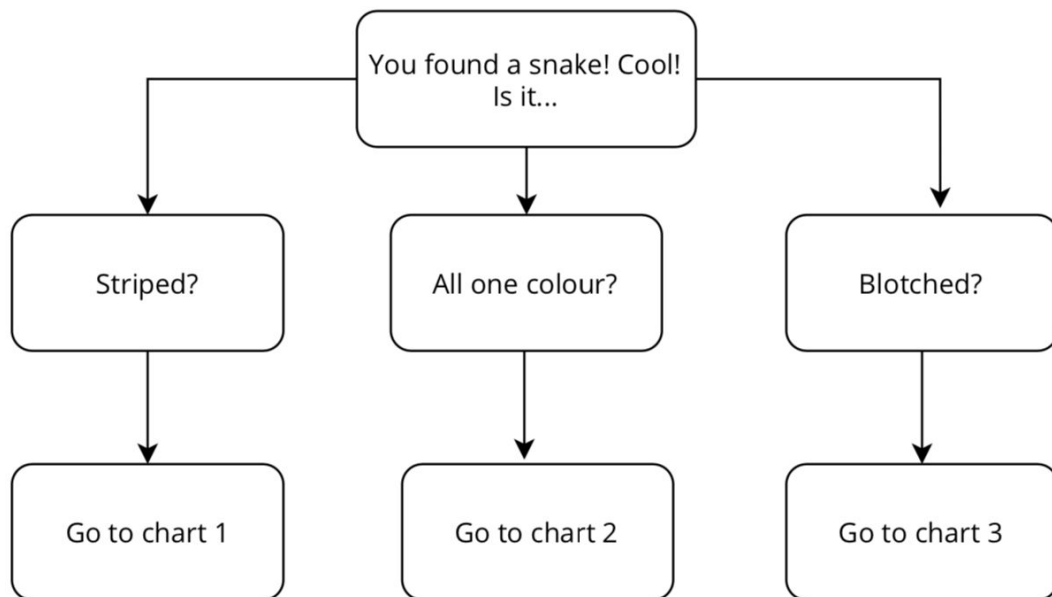

# Snake ID Decision Tree

This **Snake ID Decision Tree** is a tool designed to help you in your snake identification. Answer the questions in the decision trees to help guide your identification.

Please note the red flags in the flow charts are to refer you to related sections of the Road Surveying Protocol.

Chart 1. Striped Snakes

Chart 2. Snakes that are all one colour

### Chart 3. Blotched Snakes