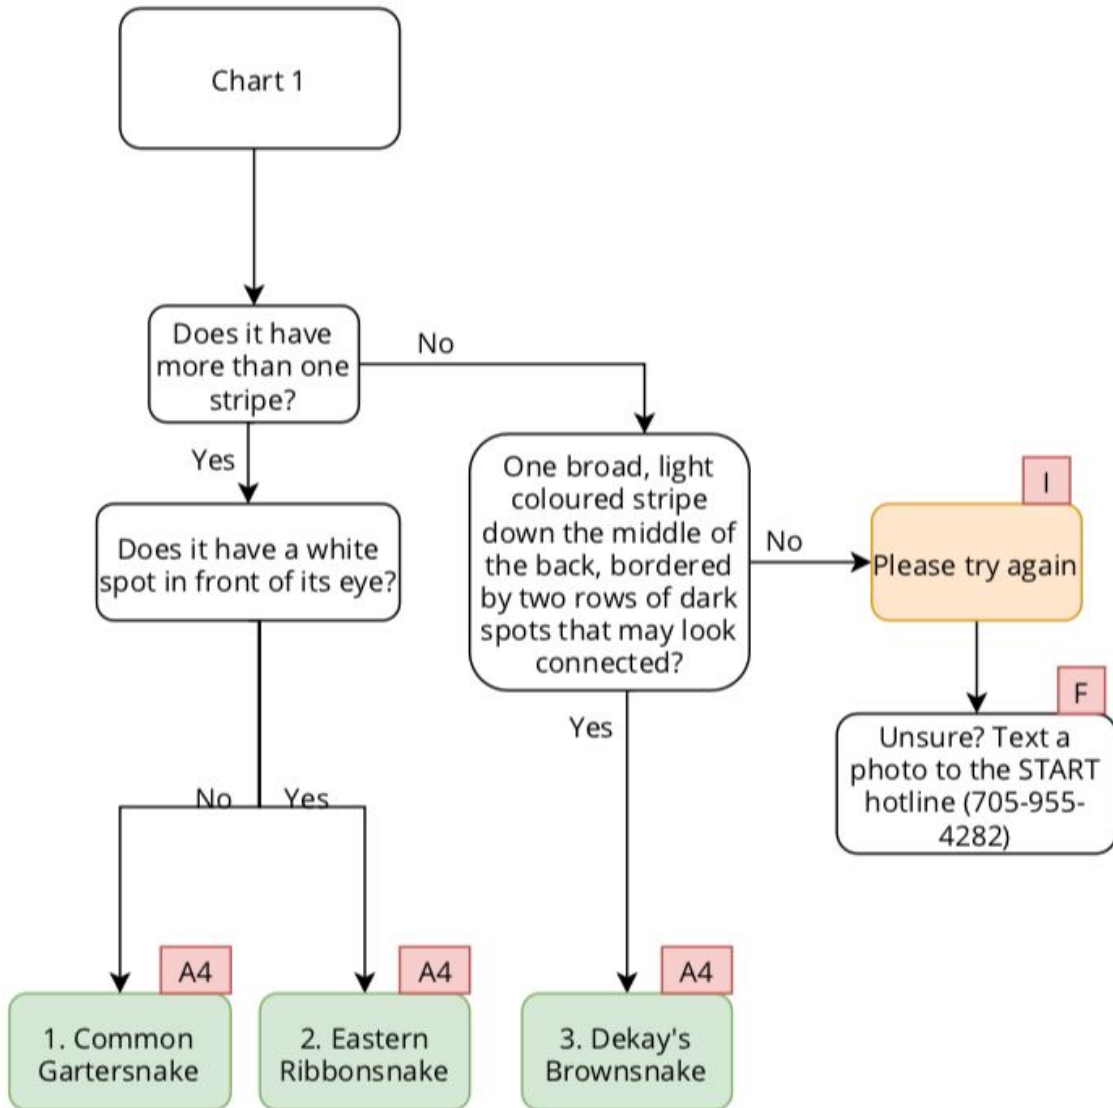

Snake ID Decision Tree

This **Snake ID Decision Tree** is a tool designed to help you in your snake identification. Answer the questions in the decision trees to help guide your identification.

Please note the red flags in the flow charts are to refer you to related sections of the Road Surveying Protocol.

Chart 1. Striped Snakes

Chart 2. Snakes that are all one colour

Chart 3. Blotched Snakes

These tools were created with the support of:

This project was undertaken with the financial support of:
 Ce projet a été réalisé avec l'appui financier de :