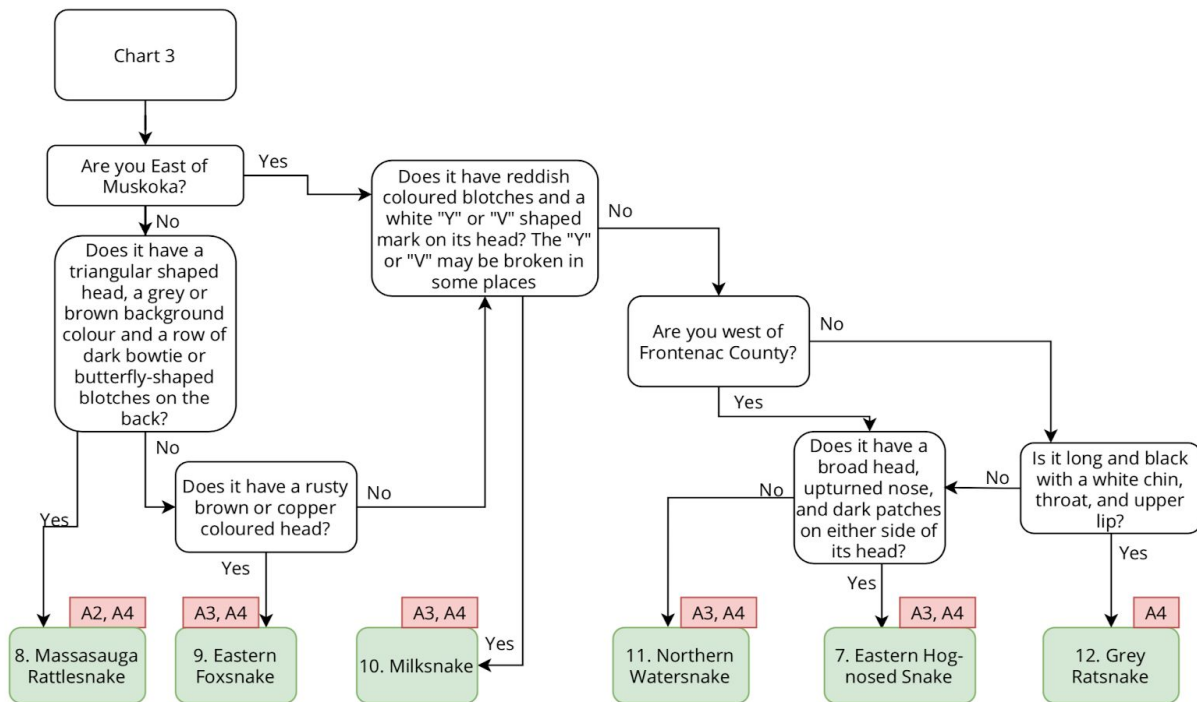

Chart 3. Blotched Snakes

These tools were created with the support of: