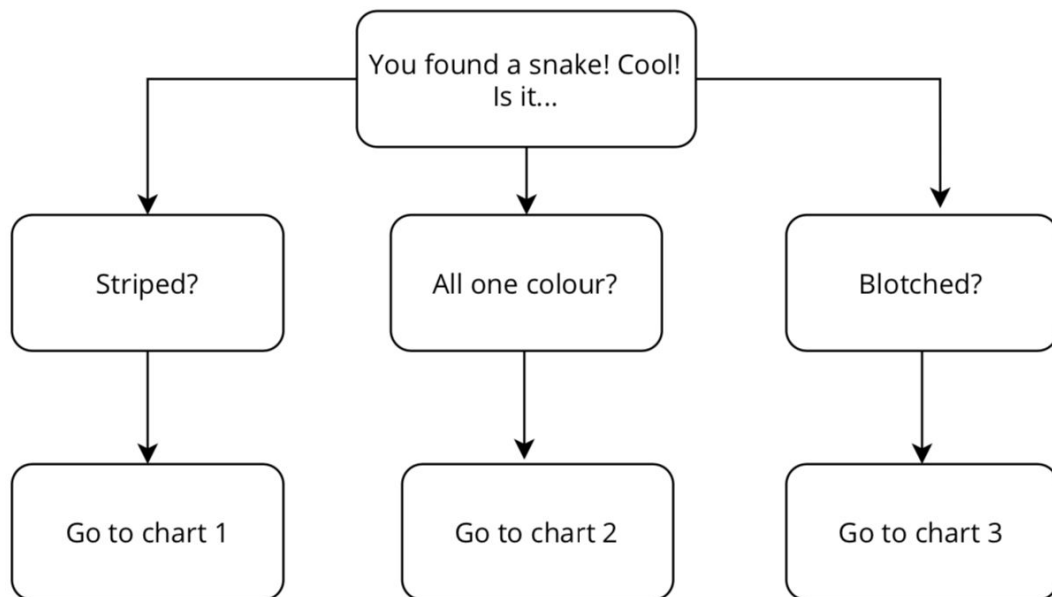

Snake ID Decision Tree

This **Snake ID Decision Tree** is a tool designed to help you in your snake identification. Answer the questions in the decision trees to help guide your identification.

Please note the red flags in the flow charts are to refer you to related sections of the Road Surveying Protocol.

Chart 1. Striped Snakes

Chart 2. Snakes that are all one colour

Chart 3. Blotched Snakes

These tools were created with the support of:

This project was undertaken with the financial support of:
 Ce projet a été réalisé avec l'appui financier de :