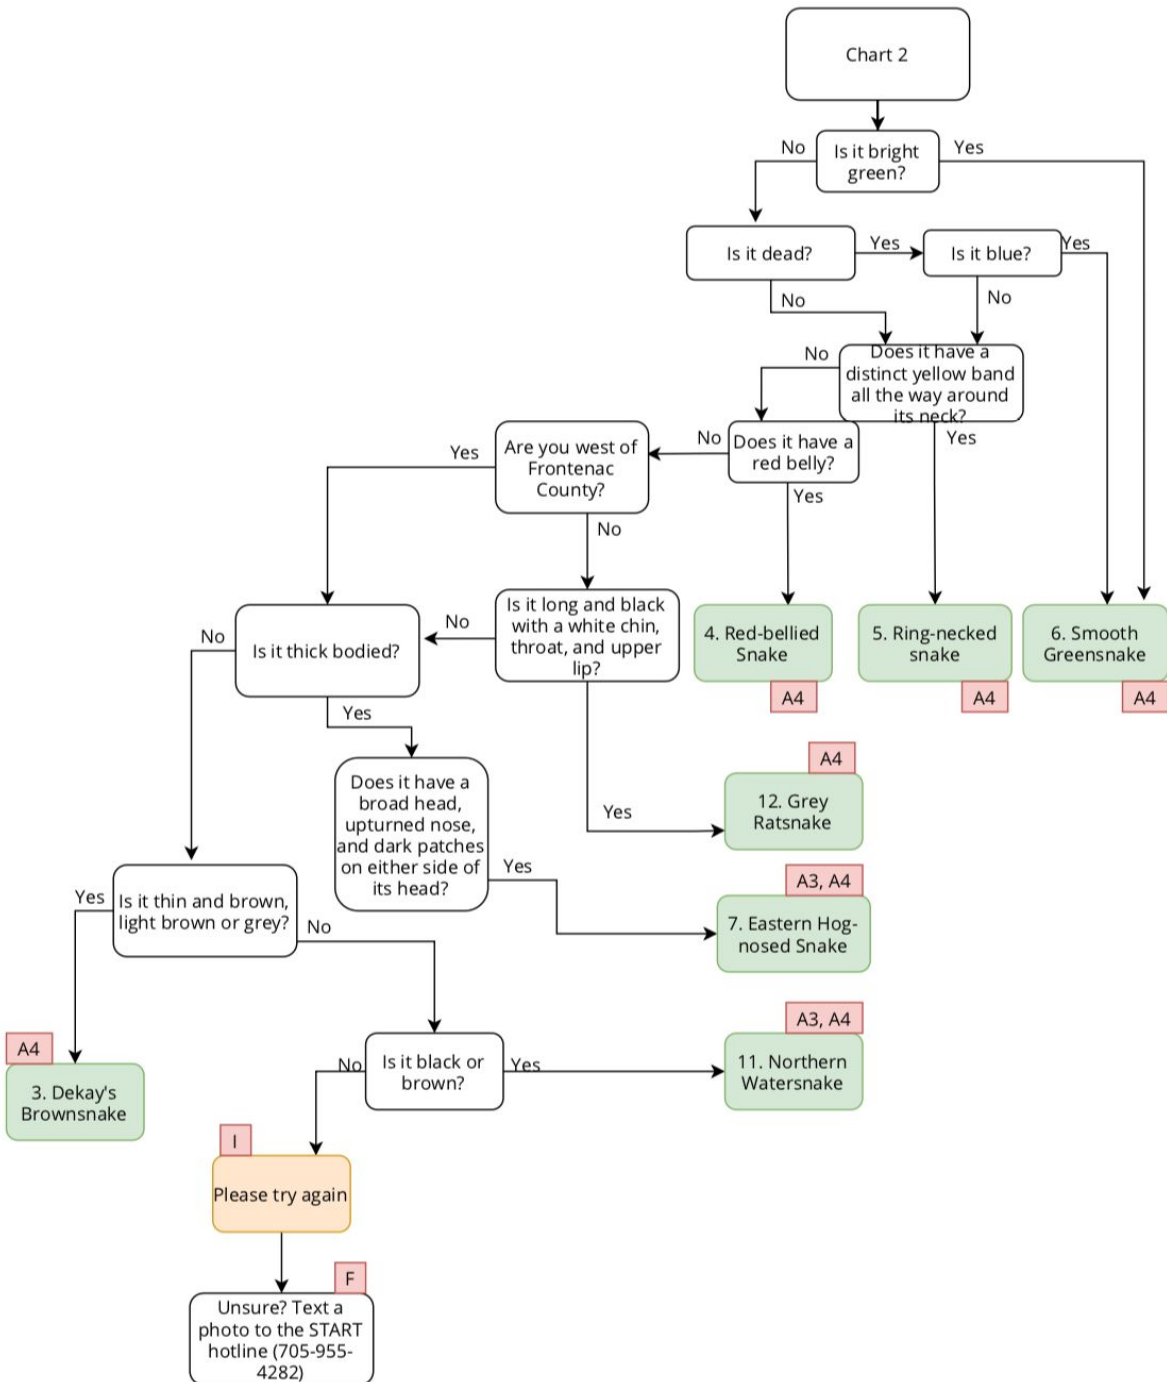

Snake ID Decision Tree

This **Snake ID Decision Tree** is a tool designed to help you in your snake identification. Answer the questions in the decision trees to help guide your identification.

Please note the red flags in the flow charts are to refer you to related sections of the Road Surveying Protocol.

Chart 1. Striped Snakes

Chart 2. Snakes that are all one colour

Chart 3. Blotched Snakes

These tools were created with the support of:

This project was undertaken with the financial support of:
 Ce projet a été réalisé avec l'appui financier de :